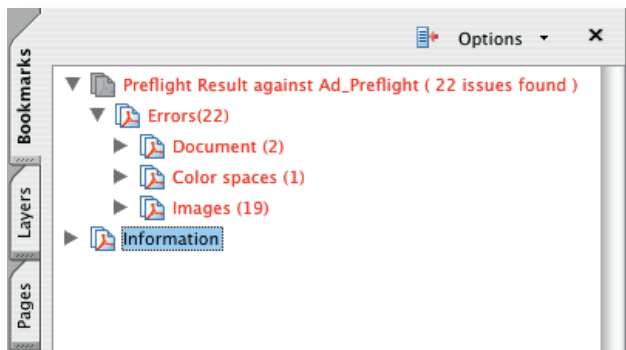

Q. What is preflighting?

When you upload your PDF to BBC Magazines it is automatically checked for compliance with **Pass4Press v9** specifications. This is known as a preflight check. For guidance on how to correctly prepare documents please visit <http://www.pass4press.com/>

Q. What happens if my file fails?

PDF report detailing the errors is generated and emailed to you. To view the report you will need Adobe Reader, which can be downloaded at <http://get.adobe.com/uk/reader/>

Q. What's in the report?

The report provides a visual representation of your ad annotated with a list of the error(s) detected by the preflight check.

Q. How do I view the errors?

Open the PDF report in Adobe Reader. Errors are listed in red to the left under the Bookmarks tab. The following table details the error categories along with their pass and fail criteria:

Category	Pass	Fail
Colours	CMYK	RGB, Spot, LAB
Images	CMYK, > 150dpi	RGB, Spot, LAB, < 150dpi
Fonts	Embedded	Non Embedded
Pages	= 1	> 1
Document	PDF version = 1.3	PDF version < or > 1.3

By expanding the list next to each category by clicking on the arrow, you can view further information on the nature of the error.

Error list