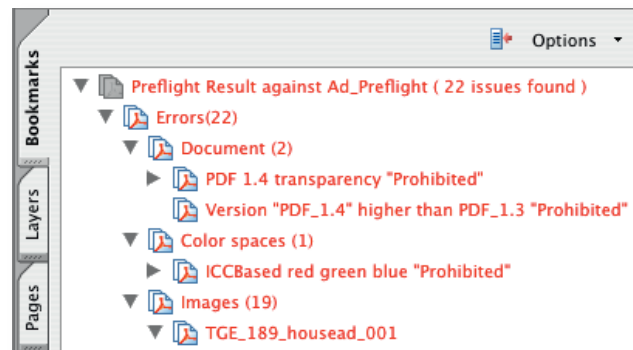

Expanded list

Clicking on a particular element in the expanded list will highlight the element in question in the preview area